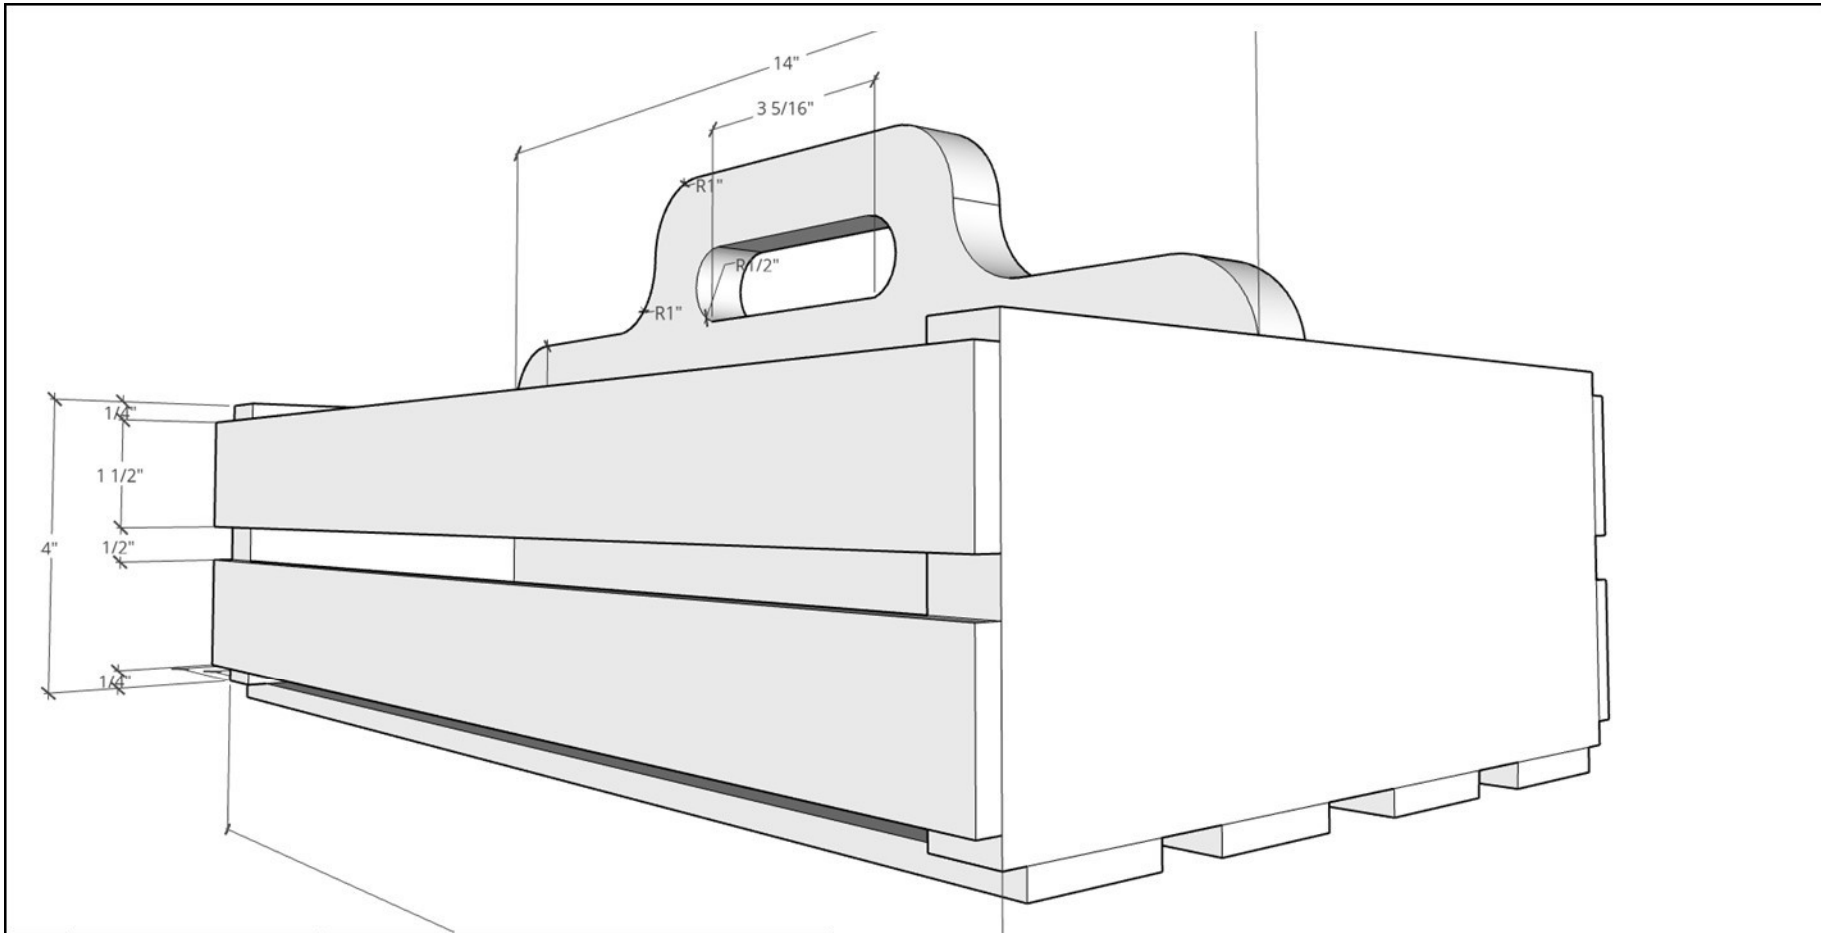

Qty	Name	Description
8	Lathe	1-1/2" x 15-1/2" x 1/4"
2	End	4" x 9" x 3/4"
1	Divider	7" x 14" x 3/4"

30 Minute Woodshop

Copyright 2022 L Berklich

Garden Tote

L W Berklich

07/08/2022

Rev 001

Qty	Name	Description
8	Lathe	1-1/2" x 15-1/2" x 1/4"
2	End	4" x 9" x 3/4"
1	Divider	7" x 14" x 3/4"

30 Minute Woodshop

Copyright 2022 L Berklich

Garden Tote		
L W Berklich	07/08/2022	Rev 001

Qty	Name	Description
8	Lathe	1-1/2" x 15-1/2" x 1/4"
2	End	4" x 9" x 3/4"
1	Divider	7" x 14" x 3/4"

30 Minute Woodshop