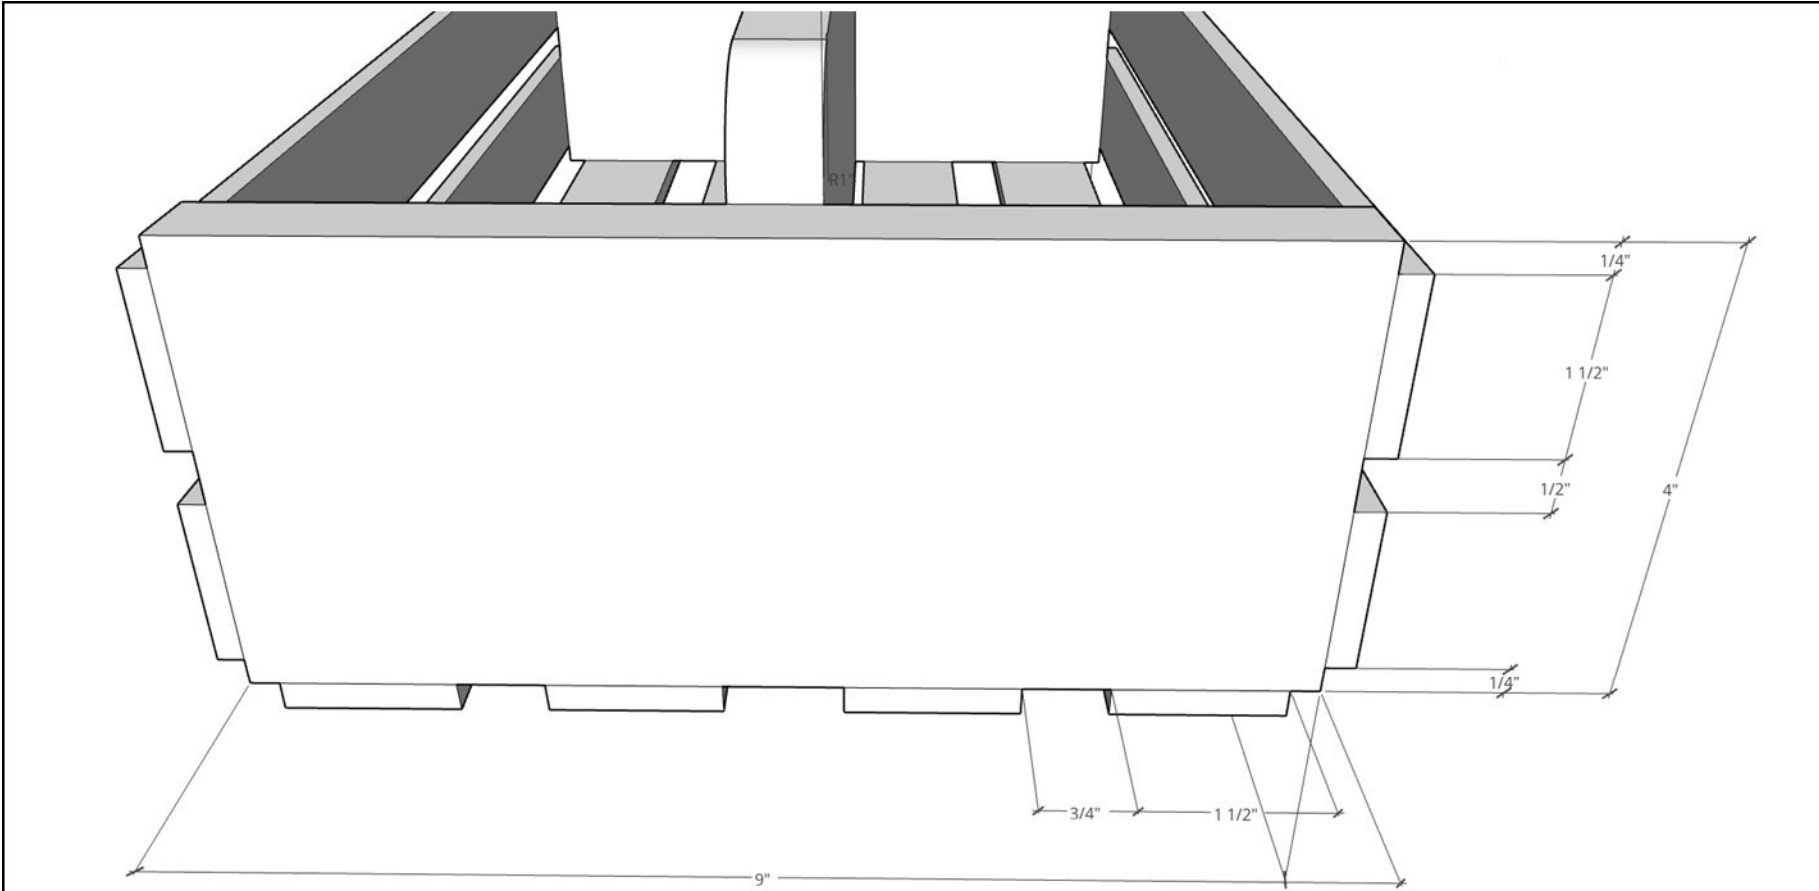

Qty	Name	Description
8	Lathe	1-1/2" x 15-1/2" x 1/4"
2	End	4" x 9" x 3/4"
1	Divider	7" x 14" x 3/4"

30 Minute Woodshop

Copyright 2022 L Berklich

Garden Tote

L W Berklich

07/08/2022

Rev 001

Qty	Name	Description
8	Lathe	1-1/2" x 15-1/2" x 1/4"
2	End	4" x 9" x 3/4"
1	Divider	7" x 14" x 3/4"

30 Minute Woodshop

Copyright 2022 L Berklich

Garden Tote		
L W Berklich	07/08/2022	Rev 001

Qty	Name	Description
8	Lathe	1-1/2" x 15-1/2" x 1/4"
2	End	4" x 9" x 3/4"
1	Divider	7" x 14" x 3/4"

30 Minute Woodshop